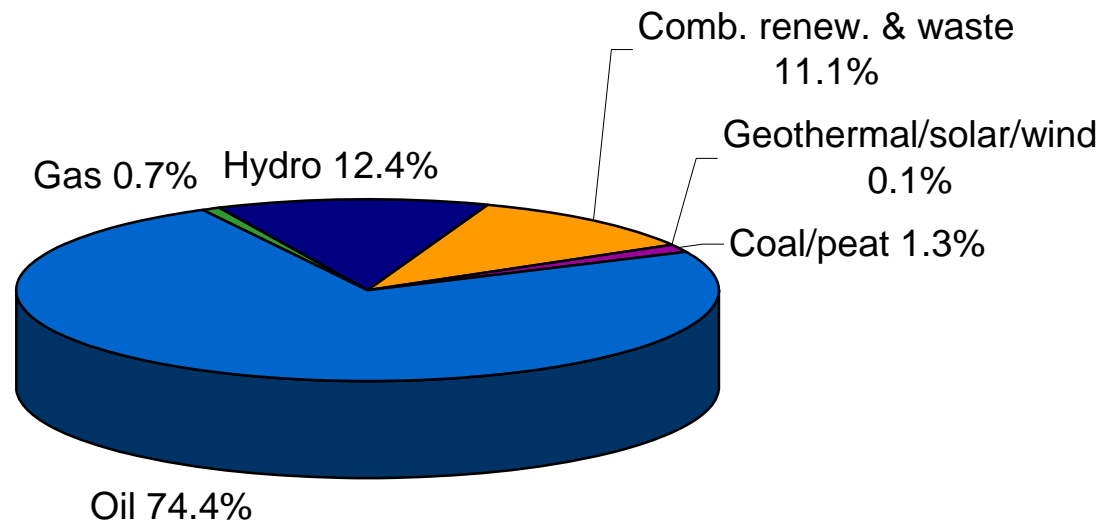

Share of total primary energy supply* in 2007

Albania

2,173 ktoe

* Share of TPES excludes electricity trade.

Note: For presentational purposes, shares of under 0.1% are not included and consequently the total may not add up to 100%.